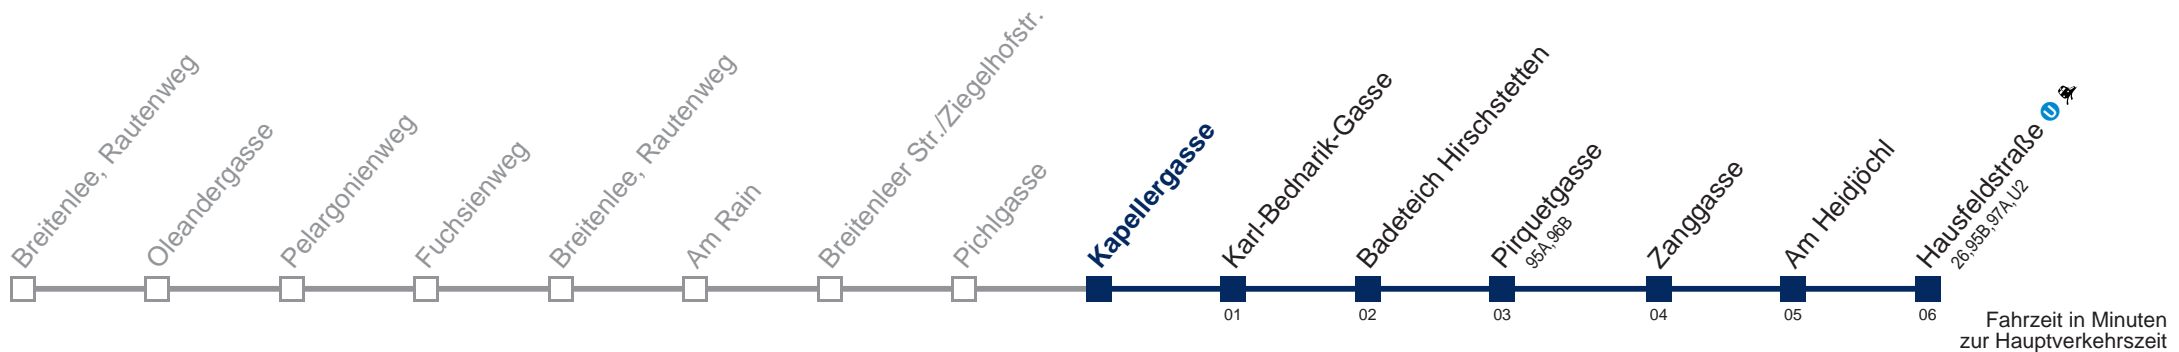

Tickets are no longer available from your driver.

Please buy them before starting your trip, e.g. via our WienMobil app.

Auskunft Servicetelefon 01/7909 100

Änderungen vorbehalten

85A Hausfeldstraße U

Montag-Freitag (Schule)